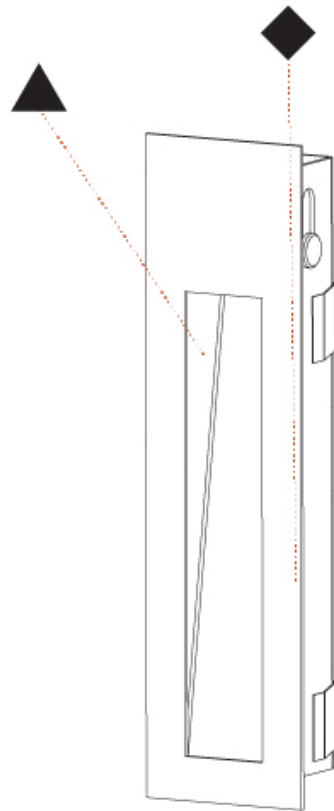

DELIGHT STRING WIDE RECESSED

A35698-

PROJECT

TYPE

SPECIFIER

QUANTITY

DATE

A

GENERAL

Series: Delight
Subseries: Delight String Wide
Brand: Prolicht
Division: Architectural
Mounting Type: Recessed
Mounting Location: Wall
Subcategory: Step Light

PHYSICAL

Shape: Rectangle
Length (mm): 250
Length (in): 9 ¹³ / ₁₆
Width (mm): 40
Width (in): 1 ⁹ / ₁₆
Height (mm): 250
Depth (mm): 26
Height (in): 9 ¹³ / ₁₆
Depth (in): 1
Ceiling Thickness (mm): 10 / 12 / 15
Ceiling Thickness (in): 3/8 or 1/2 or 9/16
Min. Recessing Depth (mm): 30
Min. Recessing Depth (in): 1 ³ / ₁₆
Light Distribution: Asymmetric
Weight (kg): .83
Weight (lbs): 1.8
Fixture Finish: SSR / BKV / CWI / CRY / HAB / UFT / ITA / RUA / FTG / MYG / LOD / PUS / FRO / FUP / KIA / POP / BLS / SPG / MEY / GOH / GUM / CHC / COM / ABZ / JAG / OBR / MOS / ROR
Fixture Material: Aluminum
Cut-out Measurements: 240mm / 9 7/16" x 34mm / 1 5/16"