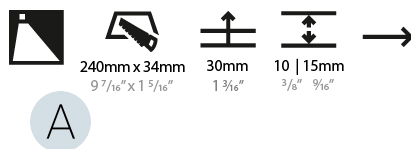

GENERAL

Series: Delight
Subseries: Delight String Wide
Brand: Prolicht
Division: Architectural
Mounting Type: Recessed
Mounting Location: Wall
Subcategory: Step Light

PHYSICAL

Shape: Rectangle
Length (mm): 250
Length (in): 9 ¹³/₁₆
Width (mm): 40
Width (in): 1 ⁹/₁₆
Height (mm): 250
Depth (mm): 26
Height (in): 9 ¹³/₁₆
Depth (in): 1
Ceiling Thickness (mm): 10 / 12 / 15
Ceiling Thickness (in): 3/8 or 1/2 or 9/16
Min. Recessing Depth (mm): 30
Min. Recessing Depth (in): 1 ³/₁₆
Light Distribution: Asymmetric
Weight (kg): .83
Weight (lbs): 1.8
Fixture Finish: SSR / BKV / CWI / CRY / HAB / UFT / ITA / RUA / FTG / MYG / LOD / PUS / FRO / FUP / KIA / POP / BLS / SPG / MEY / GOH / GUM / CHC / COM / ABZ / JAG / OBR / MOS / ROR
Fixture Material: Aluminum
Cut-out Measurements: 240mm / 9 7/16" x 34mm / 1 5/16"

ELECTRICAL

Lamp Type: LED (Zhaga Standard)
Input Wattage (W): 2.2
Total Output Wattage (W): 2
Dimming: 0-10V Dimming / Phase Dimming (120Vac Only)
Driver Included: No
Driver Location: Remote
Driver Type: Constant Current - 120 / 277Vac
Driver Class: Class 2
Input Voltage (V): 120 - 277
Constant Current (MA): 700

LED

Number of LEDs: 1
Color Temperature (°K): 2700 / 3000 / 3500 / 4000
Max. Delivered Lumen (lm): 60 / 60 / 68 / 70
CRI: >90 CRI
Lamp Life (hrs): 50000

OPTICAL

RATINGS AND CERTIFICATIONS

Certified By: Certified for North American Standards
IP rating: IP20