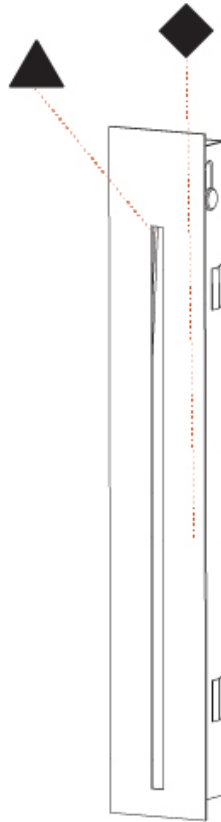

GENERAL

Series: Delight
Subseries: Delight String
Brand: Prolicht
Division: Architectural
Mounting Type: Recessed
Mounting Location: Wall
Subcategory: Step Light

PHYSICAL

Shape: Rectangle
Width (mm): 40
Width (in): 1 9/16
Height (mm): 150
Depth (mm): 26
Height (in): 5 7/8
Depth (in): 1
Ceiling Thickness (mm): 10 / 12 / 15
Ceiling Thickness (in): 3/8 or 1/2 or 9/16
Min. Recessing Depth (mm): 30
Min. Recessing Depth (in): 1 3/16
Light Distribution: Asymmetric
Weight (kg): .21
Weight (lbs): .46
Installation Requirement: 140mm / 5 1/2" x 34mm / 1 5/16"
Fixture Finish: SSR / BKV / CWI / CRY / HAB / UFT / ITA / RUA / FTG / MYG / LOD / PUS / FRO / FUP / KIA / POP / BLS / SPG / MEY / GOH / GUM / CHC / COM / ABZ / JAG / OBR / MOS / ROR
Fixture Material: Aluminum

DELIGHT STRING RECESSED

A35697-

PROJECT

TYPE

SPECIFIER

QUANTITY

DATE

A

GENERAL

Series: Delight
Subseries: Delight String Wide
Brand: Prolicht
Division: Architectural
Mounting Type: Recessed
Mounting Location: Wall
Subcategory: Step Light

PHYSICAL

Shape: Rectangle
Width (mm): 40
Width (in): 1 9/16
Height (mm): 150
Depth (mm): 26
Height (in): 5 7/8
Depth (in): 1
Ceiling Thickness (mm): 10 / 12 / 15
Ceiling Thickness (in): 3/8 or 1/2 or 9/16
Min. Recessing Depth (mm): 30
Min. Recessing Depth (in): 1 3/16
Light Distribution: Asymmetric
Weight (kg): 0.21
Weight (lbs): 0.46
Screws: No visible screws
Fixture Finish: SSR / BKV / CWI / CRY / HAB / UFT / ITA / RUA / FTG / MYG / LOD / PUS / FRO / FUP / KIA / POP / BLS / SPG / MEY / GOH / GUM / CHC / COM / ABZ / JAG / OBR / MOS / ROR
Fixture Material: Aluminum
Cut-out Measurements: 140mm / 5 1/2" x 34mm / 1 5/16"