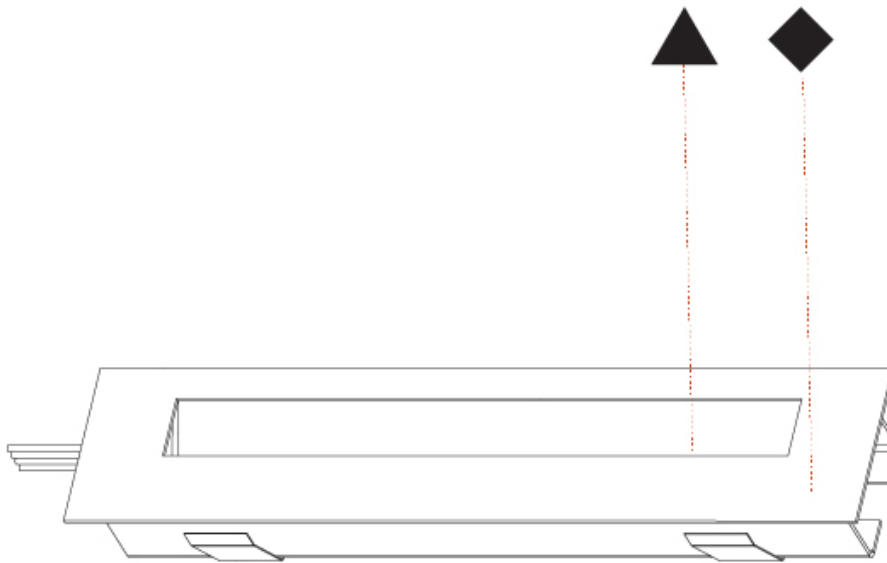

DELIGHT STRING STEP WIDE RECESSED

A35702-

PROJECT

TYPE

SPECIFIER

QUANTITY

DATE

A