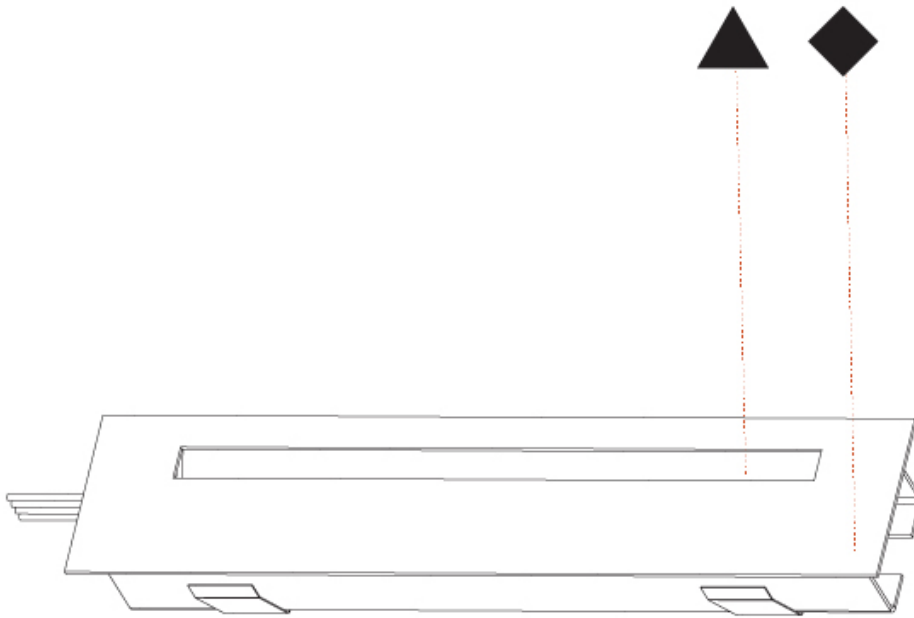

DELIGHT STRING STEP RECESSED

A35700-

PROJECT

TYPE

SPECIFIER

QUANTITY

DATE

A