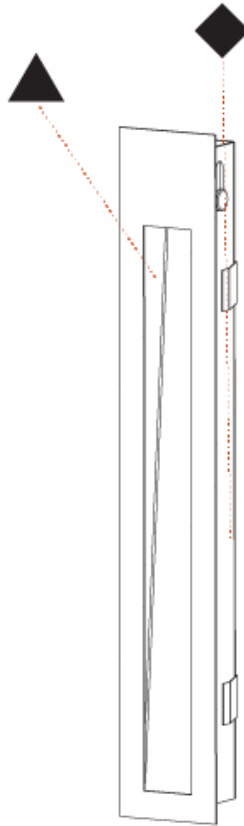

PROJECT	
TYPE	
SPECIFIER	
QUANTITY	
DATE	

DELIGHT STRING RECESSED

A35696-

base number	Color	Finishes	Finishes
	Temperature	(Diamond)	(Triangle)

- To build a product code in our configurator select the specify button on the base model # product page
- To build a manual product code on this datasheet choose from the options listed below in blue font and add the suffix to the base model #

GENERAL

Series: Delight
Subseries: Delight String Wide
Brand: Prolicht
Division: Architectural
Mounting Type: Recessed
Mounting Location: Wall
Subcategory: Step Light

PHYSICAL

Shape: Rectangle
Length (mm): 250
Length (in): 9 ¹³ / ₁₆
Width (mm): 40
Width (in): 1 ⁹ / ₁₆
Height (mm): 250
Depth (mm): 26
Height (in): 9 ¹³ / ₁₆
Depth (in): 1
Ceiling Thickness (mm): 10 / 12 / 15
Ceiling Thickness (in): 3/8 or 1/2 or 9/16
Min. Recessing Depth (mm): 30
Min. Recessing Depth (in): 1 ³ / ₁₆
Light Distribution: Asymmetric
Weight (kg): .83
Weight (lbs): 1.8
Fixture Finish: SSR / BKV / CWI / CRY / HAB / UFT / ITA / RUA / FTG / MYG / LOD / PUS / FRO / FUP / KIA / POP / BLS / SPG / MEY / GOH / GUM / CHC / COM / ABZ / JAG / OBR / MOS / ROR
Fixture Material: Aluminum
Cut-out Measurements: 240mm / 9 7/16" x 34mm / 1 5/16"

DELIGHT STRING WIDE RECESSED

A35699-

PROJECT

TYPE

SPECIFIER

QUANTITY

DATE

A